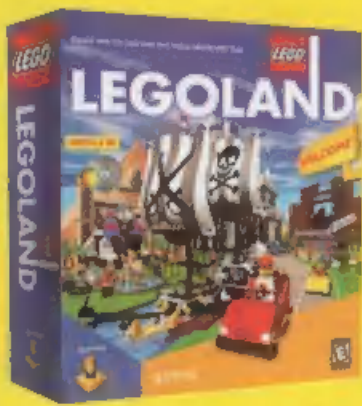

LEGO LEGOLAND

PC CD-ROM GAME